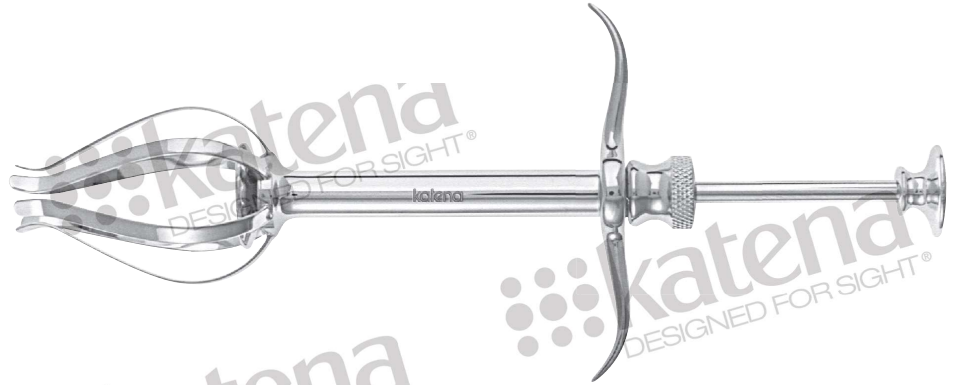

Eye Spheres

Carter

Sphere Introducer

K8-6000

Eye Sphere

solid, clear plastic

K8-6100 10mm

K8-6120 12mm

K8-6140 14mm

K8-6160 16mm

K8-6180 18mm

K8-6200 20mm

K8-6220 22mm

Universal

Conformer

clear plastic

K8-6300 set of four
(1 sm, 1 med, 2 lg)

K8-6310 small

K8-6320 medium

K8-6330 large

Bipolar Forceps

Jewelers Type

pointed tips

straight

K8-7010 plain

K8-7012 insulated

Bipolar Forceps

Bipolar Forceps

McPherson type
lightly blunted tips
straight

K8-7020

Bipolar Forceps

McPherson type
lightly blunted tips
angled